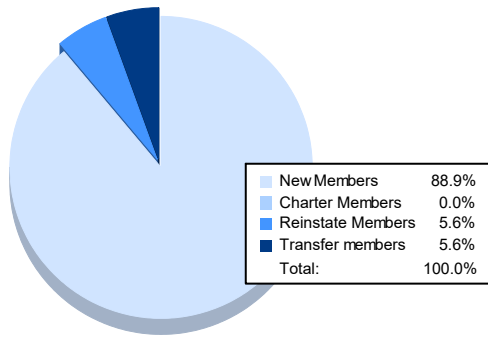

Year	New Clubs	Dropped Clubs	Gain/ Loss Clubs	New Members	Charter Members	Reinstate Members	Transfer Members	Total Member Added	Total Members Dropped	Gain/ Loss Members
2016-2017	0	1	-1	172	0	4	3	179	205	-26
2017-2018	0	2	-2	98	0	3	33	134	264	-130
2018-2019	0	3	-3	106	0	4	3	113	204	-91
2019-2020	0	1	-1	82	0	4	4	90	240	-150
2020-2021	0	4	-4	64	0	4	4	72	195	-123
<b>Average</b>	<b>0</b>	<b>2</b>	<b>-2</b>	<b>104</b>	<b>0</b>	<b>4</b>	<b>9</b>	<b>118</b>	<b>222</b>	<b>-104</b>

### Membership Composition June 2021 Cumulative